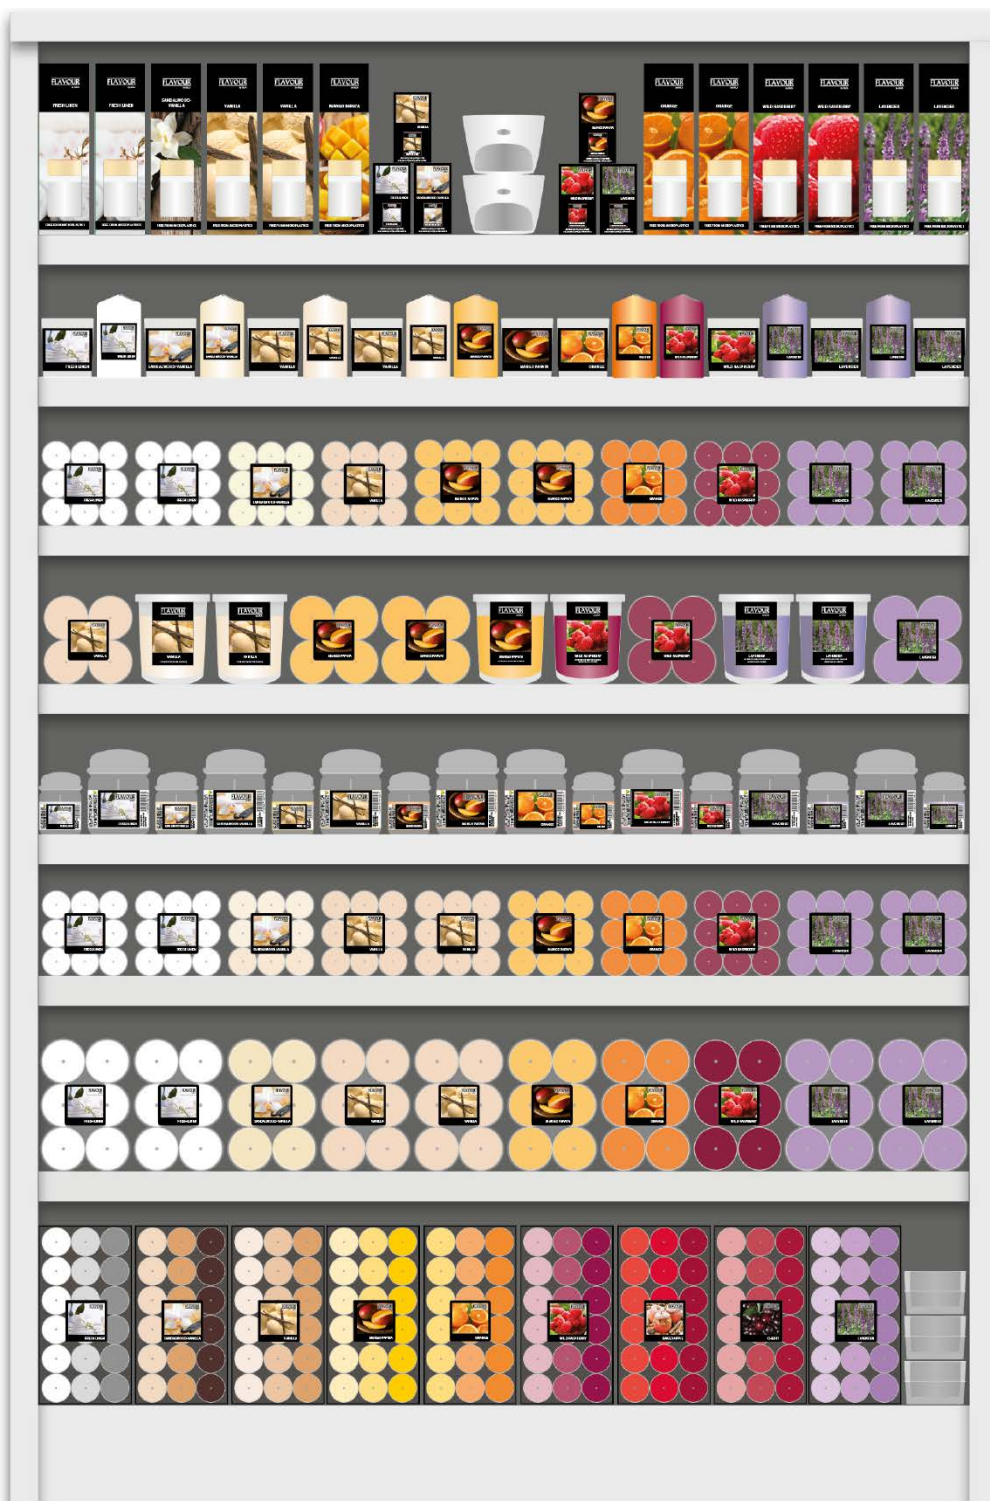

Placement Example 1 × 1,25 m GALA FLAVOUR

Research shows that 90% of candles are bought on impulse, this is why product presentation is of premium importance. Shelves should be clearly structured and inviting to positively influence consumers. The psychology of purchase decision making should influence product placement on the shelves to optimize

the attention of each customer in the short time they are in front of the display. We can help, create different shelf modules to best serve your customers, do please contact us if you would like us to work with you to design specific modular displays.